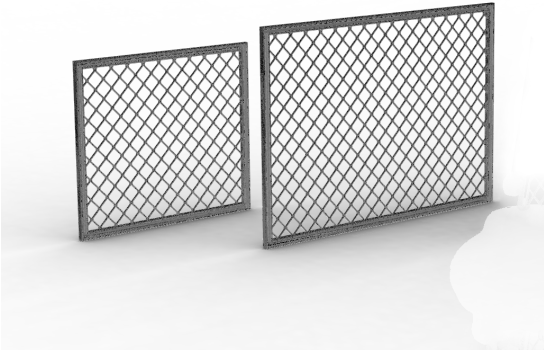

**INTERNAL DIVIDER, MESH PANEL
TYPE L520mm**