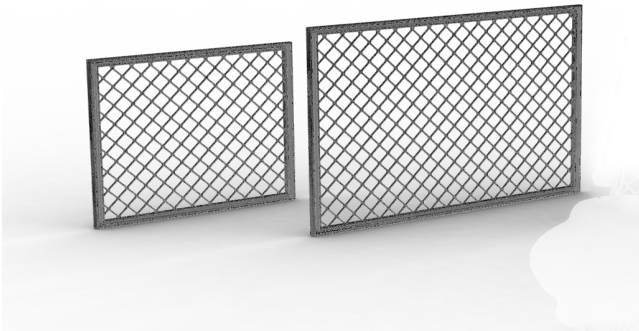

# ***SERVICE BODY ACCESSORIES***

Accessories to fit out your service body to get the job done right.

MADE  
HERE, FOR  
**CERTAIN**

## **INTERNAL DIVIDER, MESH PANEL TYPE**

Internal dividing panel for safe easy internal space organisation and restraint. Compatible with One-Click shelving.

### **Options:**

- L520mm
- L750mm
- L980mm
- L1210mm
- L1475mm
- L1710mm
- L1935mm
- Custom

### **Features & Benefits:**

- Great for creating compartments to keep your service body organised
- Allows visibility and airflow
- Mesh can be used to anchor items - Made to suit by Hidrive