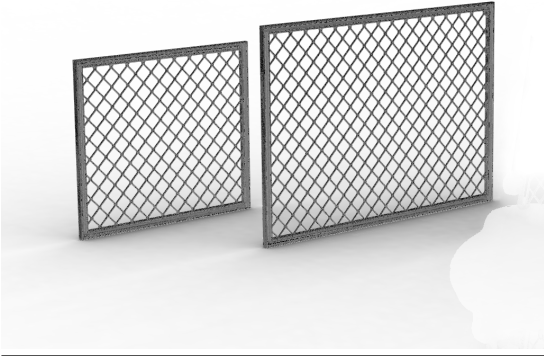

**INTERNAL DIVIDER, MESH PANEL  
TYPE L520mm**

**INTERNAL DIVIDER, MESH PANEL  
TYPE L750mm**

**INTERNAL DIVIDER, MESH PANEL  
TYPE L980mm**

**INTERNAL DIVIDER, MESH PANEL  
TYPE L1210mm**

**INTERNAL DIVIDER, MESH PANEL  
TYPE L1475mm**