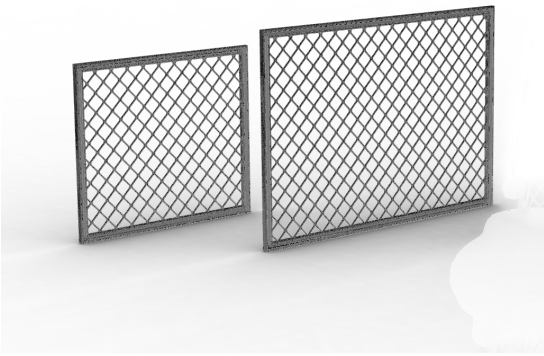

**INTERNAL DIVIDER, MESH PANEL  
TYPE L520mm**

**INTERNAL DIVIDER, MESH PANEL  
TYPE L750mm**

**INTERNAL DIVIDER, MESH PANEL  
TYPE L980mm**

**INTERNAL DIVIDER, MESH PANEL  
TYPE L1210mm**

**INTERNAL DIVIDER, MESH PANEL  
TYPE L1475mm**