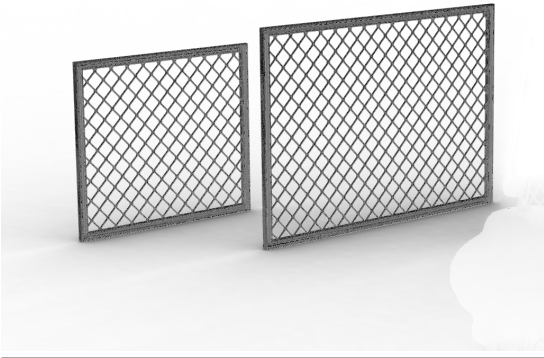

**INTERNAL DIVIDER, MESH PANEL
TYPE L1935mm**