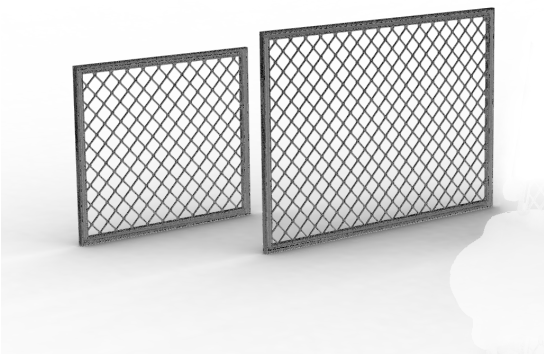

## **INTERNAL DIVIDER, MESH PANEL TYPE**

Internal dividing panel for safe easy internal space organisation and restraint. Compatible with One-Click shelving.

### **Features & Benefits:**

- Great for creating compartments to keep your service body organised
- Allows visibility and airflow
- Mesh can be used to anchor items - Made to suit by Hidrive

**INTERNAL DIVIDER, MESH PANEL  
TYPE L520mm**

**INTERNAL DIVIDER, MESH PANEL  
TYPE L750mm**

**INTERNAL DIVIDER, MESH PANEL  
TYPE L980mm**

**INTERNAL DIVIDER, MESH PANEL  
TYPE L1210mm**

**INTERNAL DIVIDER, MESH PANEL  
TYPE L1475mm**