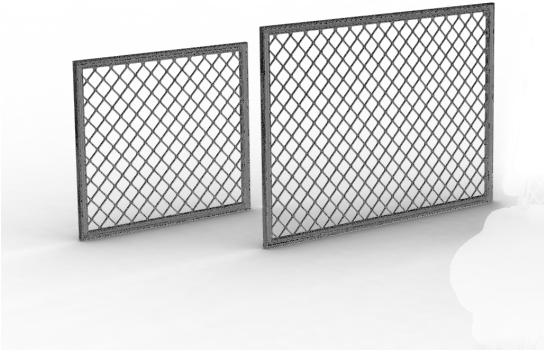

**INTERNAL DIVIDER, MESH PANEL  
TYPE L520mm**

**INTERNAL DIVIDER, MESH PANEL  
TYPE L750mm**

**INTERNAL DIVIDER, MESH PANEL  
TYPE L980mm**

**INTERNAL DIVIDER, MESH PANEL  
TYPE L1210mm**

**INTERNAL DIVIDER, MESH PANEL  
TYPE L1475mm**