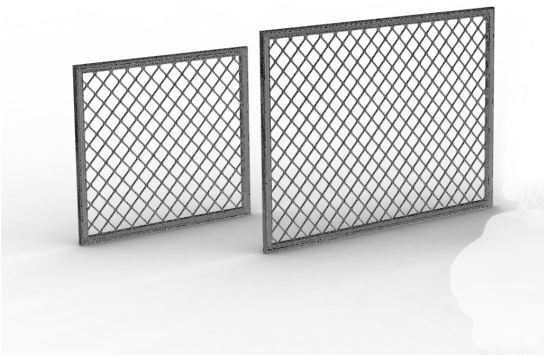

**INTERNAL DIVIDER, MESH PANEL
TYPE L1710mm**