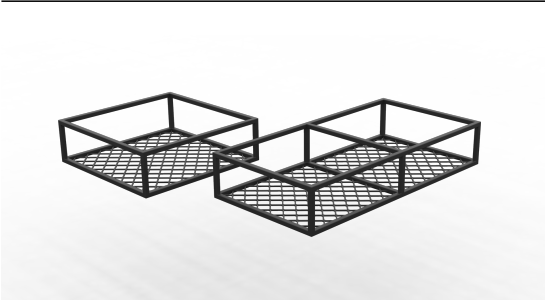

hidrive
MAKE CERTAIN

SERVICE BODY ACCESSORIES

Accessories to fit out your service body to get the job done right.

MADE
HERE, FOR
CERTAIN

INTERNAL ROOF SHELF, MESH PANEL TYPE

Modular, strong and lightweight construction makes economical use of internal roof storage space. Compatible with One-Click shelving.

Options:

- L520 x W1210mm
- L750 x W800mm
- L980 x W800mm
- L1210 x W800mm
- L1475 x W800mm
- L1705 x W800mm
- L1935 x W800mm
- Custom

Features & Benefits:

- Efficient use of space
- Strong durable construction
- Mesh can be used to attach or secure items

Details:

- | | |
|-----------------|--------------|
| ✔ Compatibility | Ute, Trailer |
| ✔ Warranty | 12 Months |

[VIEW ONLINE](#)

**INTERNAL ROOF SHELF, MESH PANEL
TYPE L520 x W1210mm**

**INTERNAL ROOF SHELF, MESH PANEL
TYPE L750 x W800mm**

**INTERNAL ROOF SHELF, MESH PANEL
TYPE L980 x W800mm**

**INTERNAL ROOF SHELF, MESH PANEL
TYPE L1210 x W800mm**

**INTERNAL ROOF SHELF, MESH PANEL
TYPE L1475 x W800mm**

**INTERNAL ROOF SHELF, MESH PANEL
TYPE L1705 x W800mm**