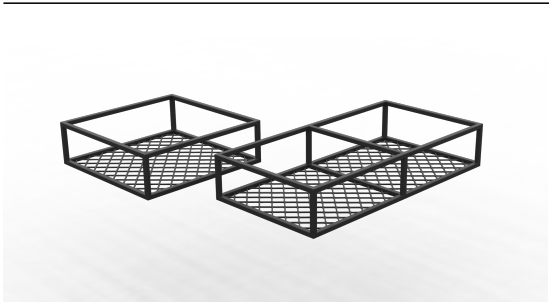

**INTERNAL ROOF SHELF, MESH PANEL
TYPE L520 x W1210mm**