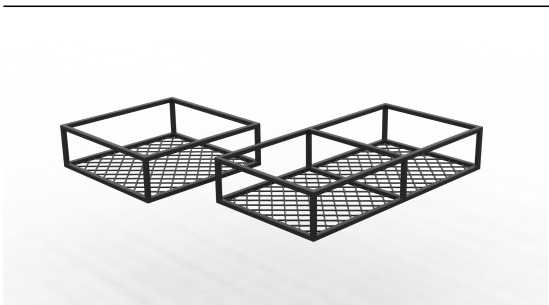

**INTERNAL ROOF SHELF, MESH PANEL
TYPE L750 x W800mm**