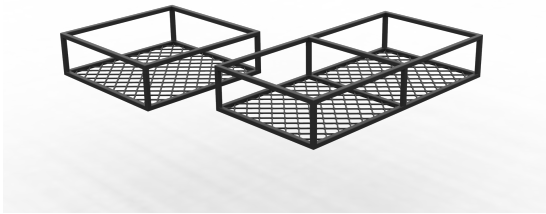

**INTERNAL ROOF SHELF, MESH PANEL  
TYPE L750 x W800mm**

**INTERNAL ROOF SHELF, MESH PANEL  
TYPE L980 x W800mm**

**INTERNAL ROOF SHELF, MESH PANEL  
TYPE L1210 x W800mm**

**INTERNAL ROOF SHELF, MESH PANEL  
TYPE L1475 x W800mm**

---

**INTERNAL ROOF SHELF, MESH PANEL  
TYPE L1705 x W800mm**

---

**INTERNAL ROOF SHELF, MESH PANEL  
TYPE L1935 x W800mm**

---

**INTERNAL ROOF SHELF, MESH PANEL  
TYPE Custom**

Chat with one of our helpful Mobile Workspace Specialists.