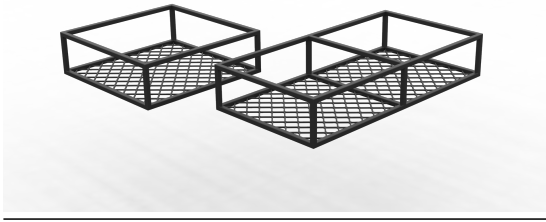

**INTERNAL ROOF SHELF, MESH PANEL  
TYPE L750 x W800mm**

**INTERNAL ROOF SHELF, MESH PANEL  
TYPE L980 x W800mm**

**INTERNAL ROOF SHELF, MESH PANEL  
TYPE L1210 x W800mm**

**INTERNAL ROOF SHELF, MESH PANEL  
TYPE L1475 x W800mm**

---

**INTERNAL ROOF SHELF, MESH PANEL  
TYPE L1705 x W800mm**

---

**INTERNAL ROOF SHELF, MESH PANEL  
TYPE L1935 x W800mm**

---

**INTERNAL ROOF SHELF, MESH PANEL  
TYPE Custom**

Chat with one of our helpful Mobile Workspace Specialists.