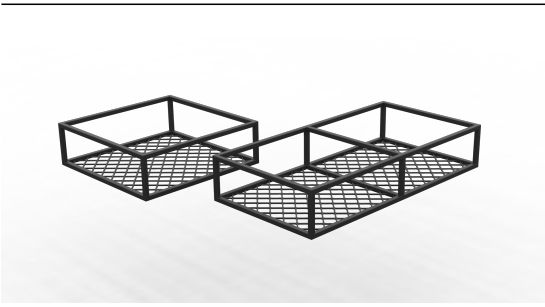

hidrive
MAKE CERTAIN

SERVICE BODY ACCESSORIES

Accessories to fit out your service body to get the job done right.

MADE
HERE, FOR
CERTAIN

INTERNAL ROOF SHELF, MESH PANEL TYPE

Modular, strong and lightweight construction makes economical use of internal roof storage space. Compatible with One-Click shelving.

Options:

- L520 x W1210mm
- L750 x W800mm
- L980 x W800mm
- L1210 x W800mm
- L1475 x W800mm
- L1705 x W800mm
- L1935 x W800mm
- Custom

Features & Benefits:

- Efficient use of space
- Strong durable construction
- Mesh can be used to attach or secure items

Details:

- | | |
|-----------------|--------------|
| ✔ Compatibility | Ute, Trailer |
| ✔ Warranty | 12 Months |

[VIEW ONLINE](#)

**INTERNAL ROOF SHELF, MESH PANEL
TYPE L520 x W1210mm**

**INTERNAL ROOF SHELF, MESH PANEL
TYPE L750 x W800mm**

**INTERNAL ROOF SHELF, MESH PANEL
TYPE L980 x W800mm**

**INTERNAL ROOF SHELF, MESH PANEL
TYPE L1210 x W800mm**

**INTERNAL ROOF SHELF, MESH PANEL
TYPE L1475 x W800mm**

**INTERNAL ROOF SHELF, MESH PANEL
TYPE L1705 x W800mm**