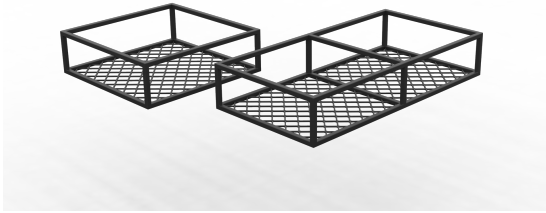

**INTERNAL ROOF SHELF, MESH PANEL  
TYPE L750 x W800mm**

**INTERNAL ROOF SHELF, MESH PANEL  
TYPE L980 x W800mm**

**INTERNAL ROOF SHELF, MESH PANEL  
TYPE L1210 x W800mm**

**INTERNAL ROOF SHELF, MESH PANEL  
TYPE L1475 x W800mm**

---

**INTERNAL ROOF SHELF, MESH PANEL  
TYPE L1705 x W800mm**

---

**INTERNAL ROOF SHELF, MESH PANEL  
TYPE L1935 x W800mm**

---

**INTERNAL ROOF SHELF, MESH PANEL  
TYPE Custom**

Chat with one of our helpful Mobile Workspace Specialists.