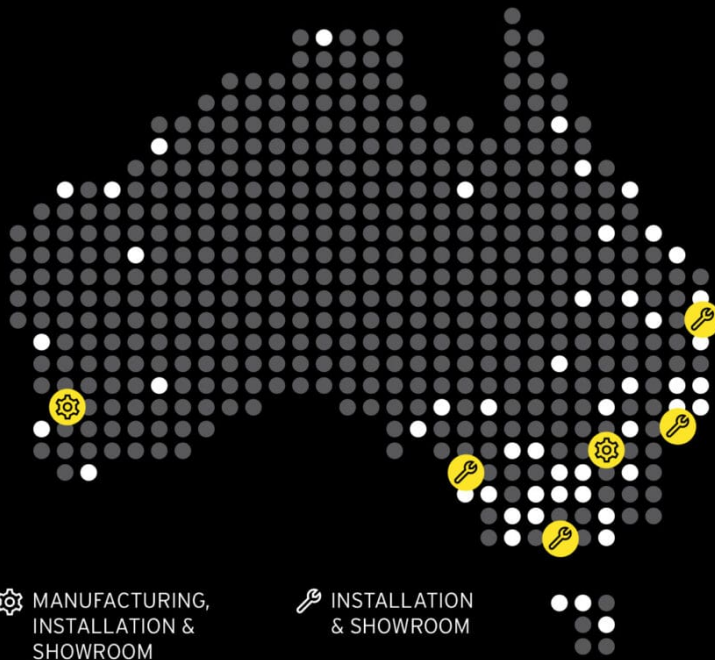

Chat with one of our helpful Mobile Workspace Specialists.

→ 1300 350 625

→ team.aus@hidrive.com.au

→ hidrive.com.au

MANUFACTURING, INSTALLATION & SHOWROOM

INSTALLATION & SHOWROOM

Hidrive is the only manufacturer of service bodies for utes, trailers and trucks with a company-owned national installation network.