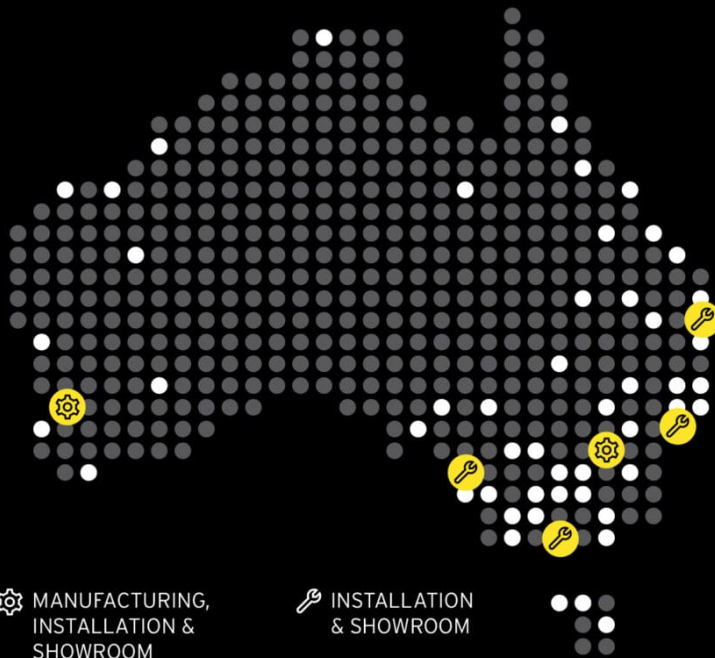

→ hidrive.com.au

MANUFACTURING, INSTALLATION & SHOWROOM

INSTALLATION & SHOWROOM

Hidrive is the only manufacturer of service bodies for utes, trailers and trucks with a company-owned national installation network.