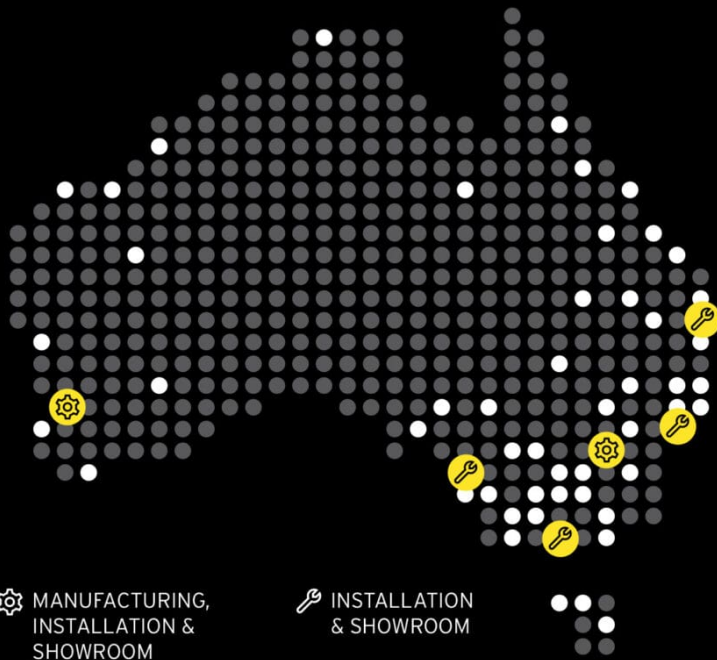

**ENGEL FRIDGE OR FREEZER, RANGE
AVAILABLE 75L**

**ENGEL FRIDGE OR FREEZER, RANGE
AVAILABLE 80L**

Chat with one of our helpful Mobile Workspace Specialists.

→ 1300 350 625

→ team.aus@hidrive.com.au

→ hidrive.com.au

MANUFACTURING, INSTALLATION & SHOWROOM

INSTALLATION & SHOWROOM

Hidrive is the only manufacturer of service bodies for utes, trailers and trucks with a company-owned national installation network.

Eastern Manufacturing, Installation & Showroom
17 O'Sullivan Pl, Goulburn NSW 2580