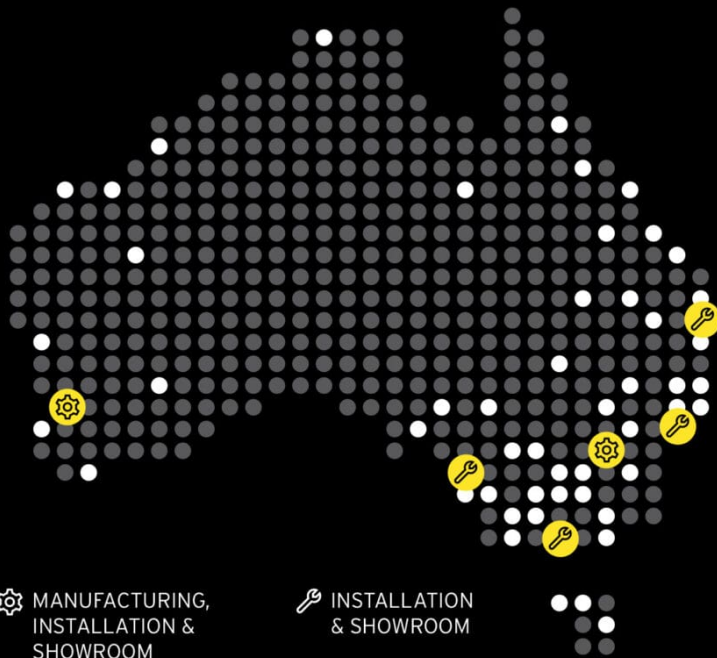

[VIEW ONLINE](#)

Chat with one of our helpful Mobile Workspace Specialists.

→ 1300 350 625

→ team.aus@hidrive.com.au

→ hidrive.com.au

MANUFACTURING, INSTALLATION & SHOWROOM

INSTALLATION & SHOWROOM

Hidrive is the only manufacturer of service bodies for utes, trailers and trucks with a company-owned national installation network.