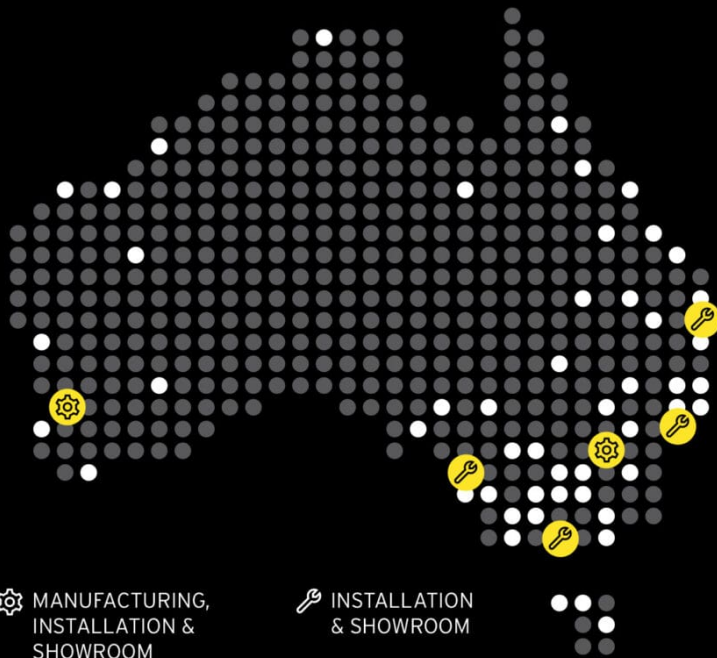

→ hidrive.com.au

MANUFACTURING, INSTALLATION & SHOWROOM

INSTALLATION & SHOWROOM

Hidrive is the only manufacturer of service bodies for utes, trailers and trucks with a company-owned national installation network.