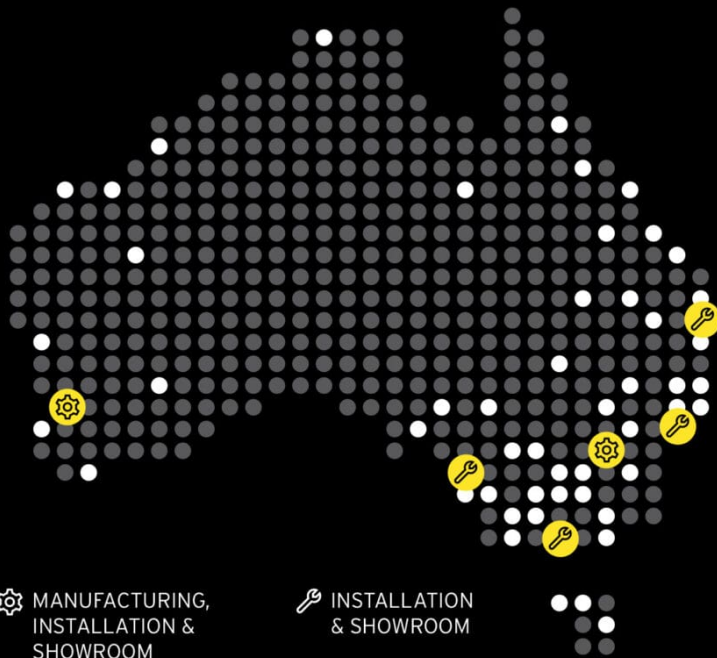

MANUFACTURING, INSTALLATION & SHOWROOM

INSTALLATION & SHOWROOM

Hidrive is the only manufacturer of service bodies for utes, trailers and trucks with a company-owned national installation network.