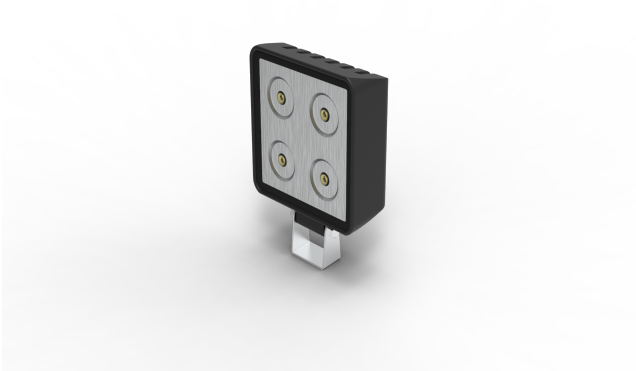

hidrive
MAKE CERTAIN

SERVICE BODY ACCESSORIES

Accessories to fit out your service body to get the job done right.

MADE
HERE, FOR
CERTAIN

LED AUXILIARY REVERSE LIGHT, 12-24V

Spot pattern LED auxiliary reverse light

Features & Benefits:

- Additional reverse light

Details:

- | | |
|-----------------|---------------------------------------|
| ✔ Compatibility | Ute, Trailer |
| ✔ Warranty | 12 Month manufacturers warranty |