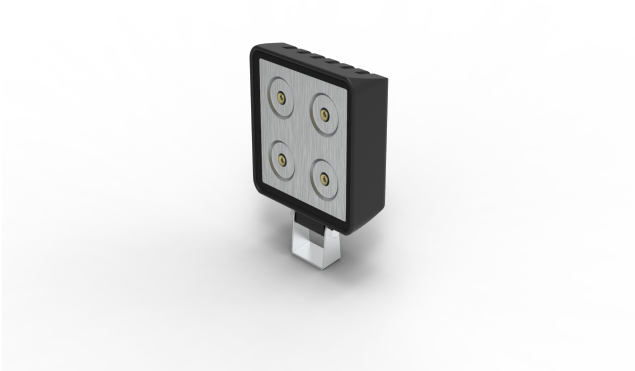

hidrive
MAKE CERTAIN

SERVICE BODY ACCESSORIES

Accessories to fit out your service body to get the job done right.

MADE
HERE, FOR
CERTAIN

LED AUXILIARY REVERSE LIGHT, 12-24V

Spot pattern LED auxiliary reverse light

Features & Benefits:

- Additional reverse light

Details:

- | | |
|-----------------|---------------------------------------|
| ✔ Compatibility | Ute, Trailer |
| ✔ Warranty | 12 Month
manufacturers
warranty |