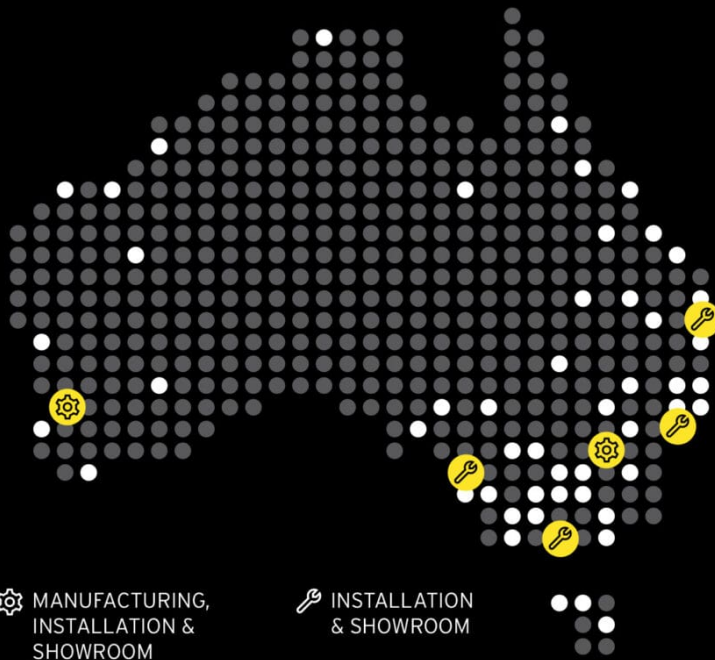

---

Chat with one of our helpful Mobile Workspace Specialists.

→ 1300 350 625

→ team.aus@hidrive.com.au

→ hidrive.com.au

MANUFACTURING, INSTALLATION & SHOWROOM

INSTALLATION & SHOWROOM

Hidrive is the only manufacturer of service bodies for utes, trailers and trucks with a company-owned national installation network.