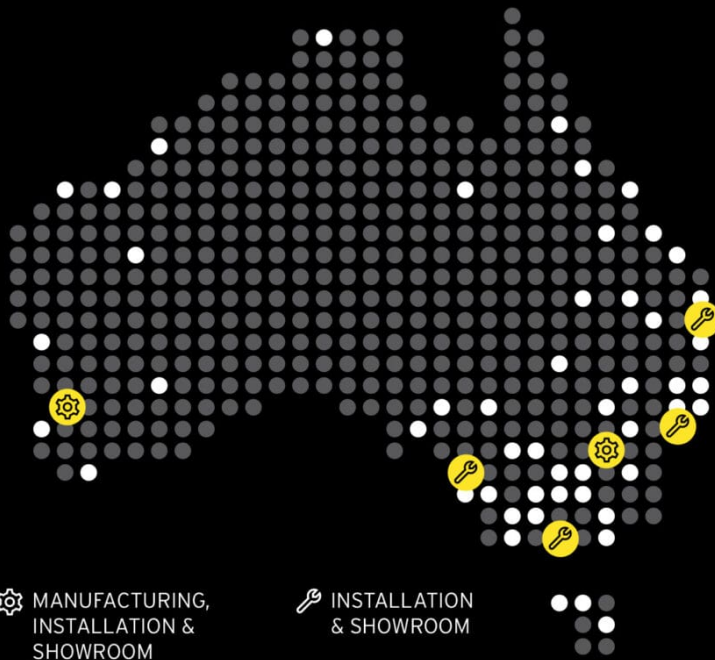

→ 1300 350 625

→ team.aus@hidrive.com.au

→ hidrive.com.au

MANUFACTURING, INSTALLATION & SHOWROOM

INSTALLATION & SHOWROOM

Hidrive is the only manufacturer of service bodies for utes, trailers and trucks with a company-owned national installation network.