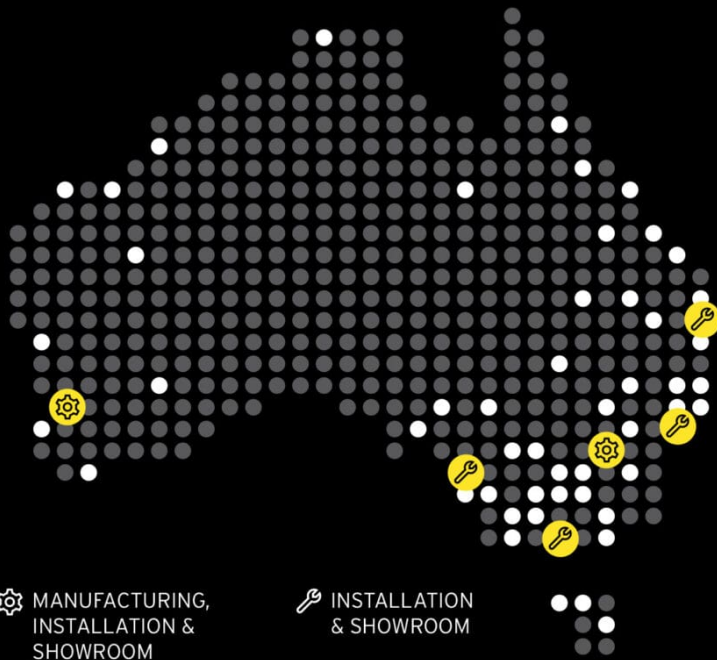

---

Chat with one of our helpful Mobile Workspace Specialists.

→ 1300 350 625

→ team.aus@hidrive.com.au

→ hidrive.com.au

MANUFACTURING, INSTALLATION & SHOWROOM

INSTALLATION & SHOWROOM

Hidrive is the only manufacturer of service bodies for utes, trailers and trucks with a company-owned national installation network.