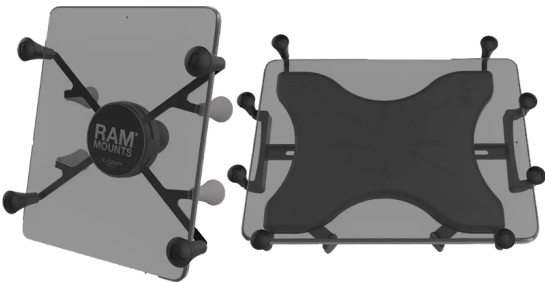

TABLET CRADLE KIT 9" - 10" Tablet

TABLET CRADLE KIT 12" Tablet