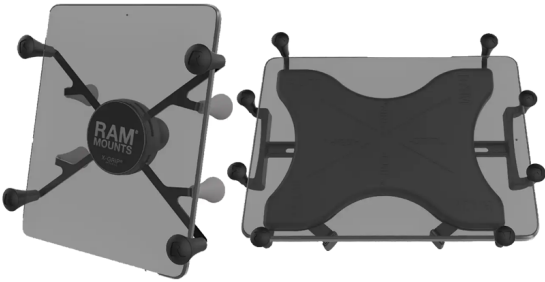

TABLET CRADLE KIT 7" - 8" Tablet