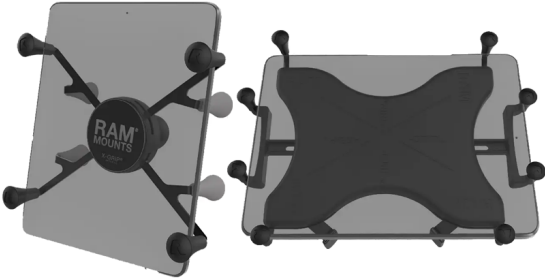

TABLET CRADLE KIT 7" - 8" Tablet