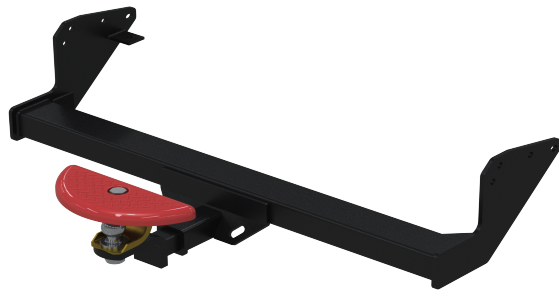

hidrive
MAKE CERTAIN

SERVICE BODY ACCESSORIES

Accessories to fit out your service body to get the job done right.

MADE
HERE, FOR
CERTAIN

REAR FOLDING STEP, STS TYPE, FITTED OVER TOWBALL

Hi-vis safety colour. Easily folds away to permit hitching of trailer. Assists safe access to rear tray area.

Features & Benefits:

- Fitted over tow ball
- Can be folded away when tow ball required

Details:

✔ Compatibility	Ute
✔ Warranty	12 Month manufacturers warranty

[VIEW ONLINE](#)

Chat with one of our helpful Mobile Workspace Specialists.