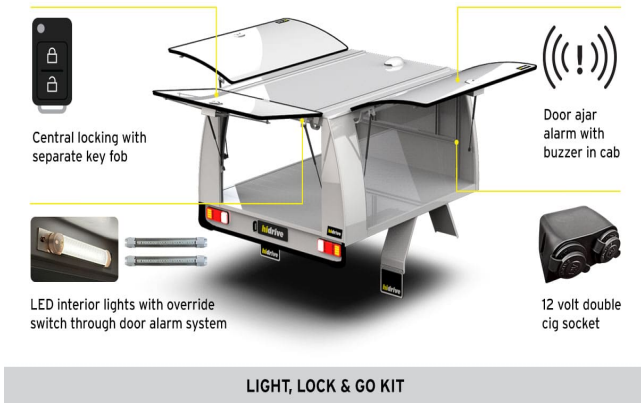

hidrive
MAKE CERTAIN

SERVICE BODY ACCESSORIES

Accessories to fitout your service body to get the job done right.

MADE
HERE, FOR
CERTAIN

LIGHT, LOCK & GO KIT

A must for the busy service tech who is serious about a secure and functional workspace. Why waste time unlocking your service body when it can be done via the OEM vehicle remote?

Includes central locking linked to vehicle system, LED interior lights, door ajar alert, & 12V double cig socket.

Options:

- Available for 1-5 door service bodies
- Upgrade with security alarm

Features & Benefits:

- Central locking for service body
- Integrated with vehicle central locking system
- Key-fob operated
- Includes LED interior lights, double cig socket and door ajar alert (buzzer will sound if vehicle is started while a door is open)

Details:

☑ Compatibility	Ute, Truck
☑ Warranty	12 Month manufacturers warranty

[VIEW ONLINE](#)

LIGHT, LOCK & GO KIT Available for 1-5 door service bodies

LIGHT, LOCK & GO KIT

LIGHT, LOCK & GO KIT Upgrade with security alarm