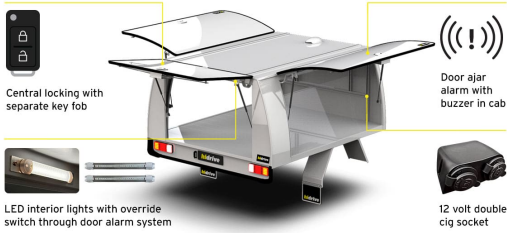

LIGHT, LOCK & GO KIT Available for 1-5 door service bodies

LIGHT, LOCK & GO KIT