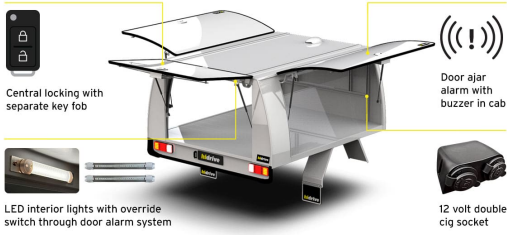

LIGHT, LOCK & GO KIT

LIGHT, LOCK & GO KIT Available for 1-5 door service bodies