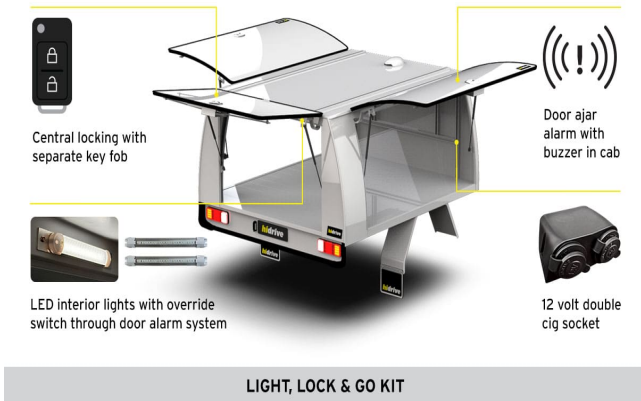

hidrive
MAKE CERTAIN

SERVICE BODY ACCESSORIES

Accessories to fitout your service body to get the job done right.

MADE
HERE, FOR
CERTAIN

LIGHT, LOCK & GO KIT

A must for the busy service tech who is serious about a secure and functional workspace. Why waste time unlocking your service body when it can be done via the OEM vehicle remote?

Includes central locking linked to vehicle system, LED interior lights, door ajar alert, & 12V double cig socket.

Options:

- Available for 1-5 door service bodies
- Upgrade with security alarm

Features & Benefits:

- Central locking for service body
- Integrated with vehicle central locking system
- Key-fob operated
- Includes LED interior lights, double cig socket and door ajar alert (buzzer will sound if vehicle is started while a door is open)

Details:

☑ Compatibility	Ute, Truck
☑ Warranty	12 Month manufacturers warranty

[VIEW ONLINE](#)

LIGHT, LOCK & GO KIT

LIGHT, LOCK & GO KIT Available for 1-5 door service bodies

LIGHT, LOCK & GO KIT

LIGHT, LOCK & GO KIT Upgrade with security alarm