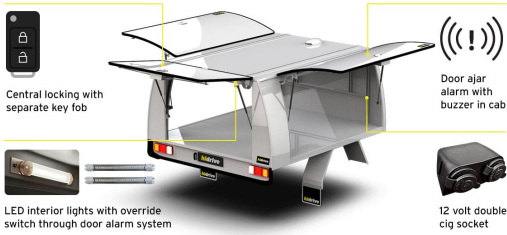

- Central locking for service body
- Integrated with vehicle central locking system
- Key-fob operated
- Includes LED interior lights, double cig socket and door ajar alert (buzzer will sound if vehicle is started while a door is open)

Details:

☑ Compatibility	Ute, Truck
☑ Warranty	12 Month manufacturers warranty

[VIEW ONLINE](#)

LIGHT, LOCK & GO KIT Available for 1-5 door service bodies

LIGHT, LOCK & GO KIT

LIGHT, LOCK & GO KIT Upgrade with security alarm