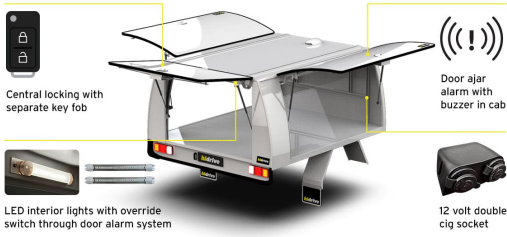

- Central locking for service body
- Integrated with vehicle central locking system
- Key-fob operated
- Includes LED interior lights, double cig socket and door ajar alert (buzzer will sound if vehicle is started while a door is open)

Details:

☑ Compatibility	Ute, Truck
☑ Warranty	12 Month manufacturers warranty

[VIEW ONLINE](#)

LIGHT, LOCK & GO KIT

LIGHT, LOCK & GO KIT Available for 1-5 door service bodies

LIGHT, LOCK & GO KIT

LIGHT, LOCK & GO KIT Upgrade with security alarm