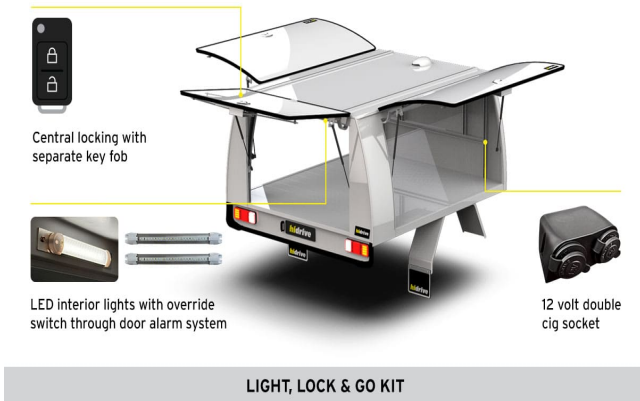

hidrive
MAKE CERTAIN

SERVICE BODY ACCESSORIES

Accessories to fit out your service body to get the job done right.

MADE
HERE, FOR
CERTAIN

LIGHT, LOCK & GO KIT (TRAILER)

A must for the busy service tech who is serious about a secure and functional workspace. Unlock your service body with one click.

Kit also includes LED interior lights and a 12V double cig socket.

Options:

- Available for 1-5 door service bodies
- Upgrade with security alarm

Features & Benefits:

- Central locking for service body
- Key-fob operated
- Includes door activated LED interior lights, double cig socket
- Operated via separate remote control