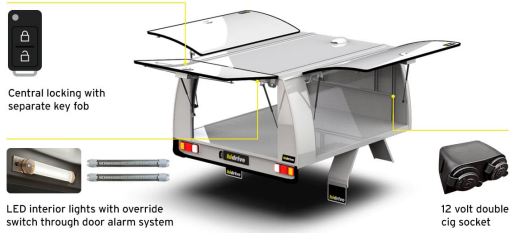

LIGHT, LOCK & GO KIT

**LIGHT, LOCK & GO KIT
(TRAILER) Available for 1-5 door service
bodies**