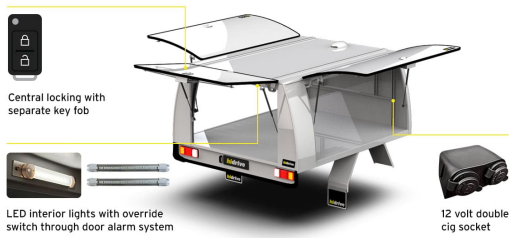

Kit also includes LED interior lights and a 12V double cig socket.

Options:

- Available for 1-5 door service bodies
- Upgrade with security alarm

Features & Benefits:

- Central locking for service body
- Key-fob operated
- Includes door activated LED interior lights, double cig socket
- Operated via separate remote control

Details:

☑ Compatibility	Trailer
☑ Warranty	12 Month manufacturers warranty

[VIEW ONLINE](#)

LIGHT, LOCK & GO KIT

**LIGHT, LOCK & GO KIT
(TRAILER) Available for 1-5 door service
bodies**

LIGHT, LOCK & GO KIT