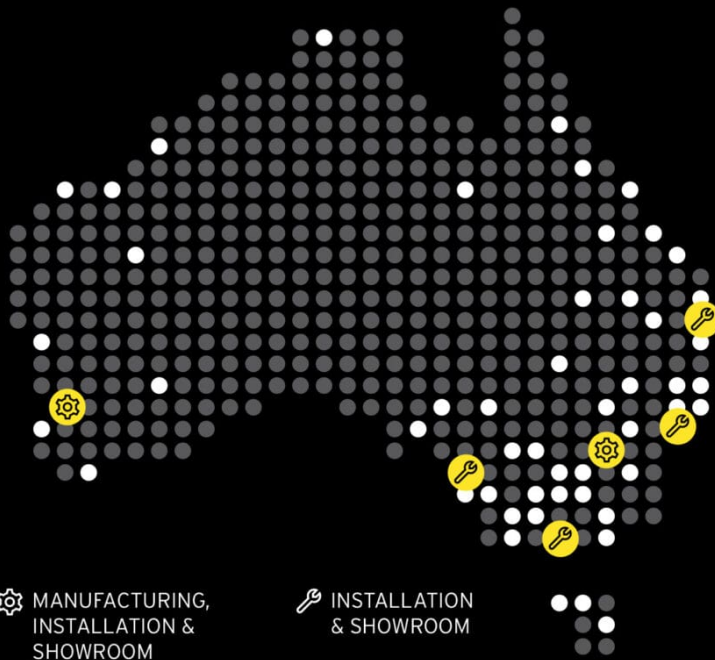

→ team.aus@hidrive.com.au

→ hidrive.com.au

MANUFACTURING, INSTALLATION & SHOWROOM

INSTALLATION & SHOWROOM

Hidrive is the only manufacturer of service bodies for utes, trailers and trucks with a company-owned national installation network.