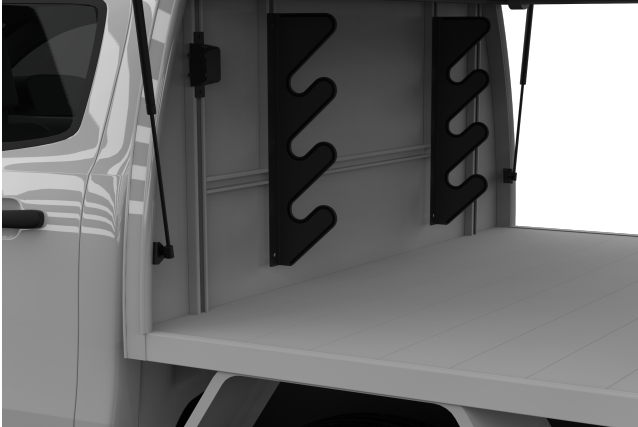

# ***SERVICE BODY ACCESSORIES***

Accessories to fit out your service body to get the job done right.

MADE  
HERE, FOR  
**CERTAIN**

## **ONE-CLICK BROOM/SHOVEL HOLDERS, PAIR**

Storage for longer tools such as brooms, shovels and dog handling poles. Mounts off One-Click shelving frame or integrated Hidrive strut restraint rail.

### **Features & Benefits:**

- Convenient vertical organisation of long items such as shovels, brooms and rakes
- Affixes to integrated accessory fixing track